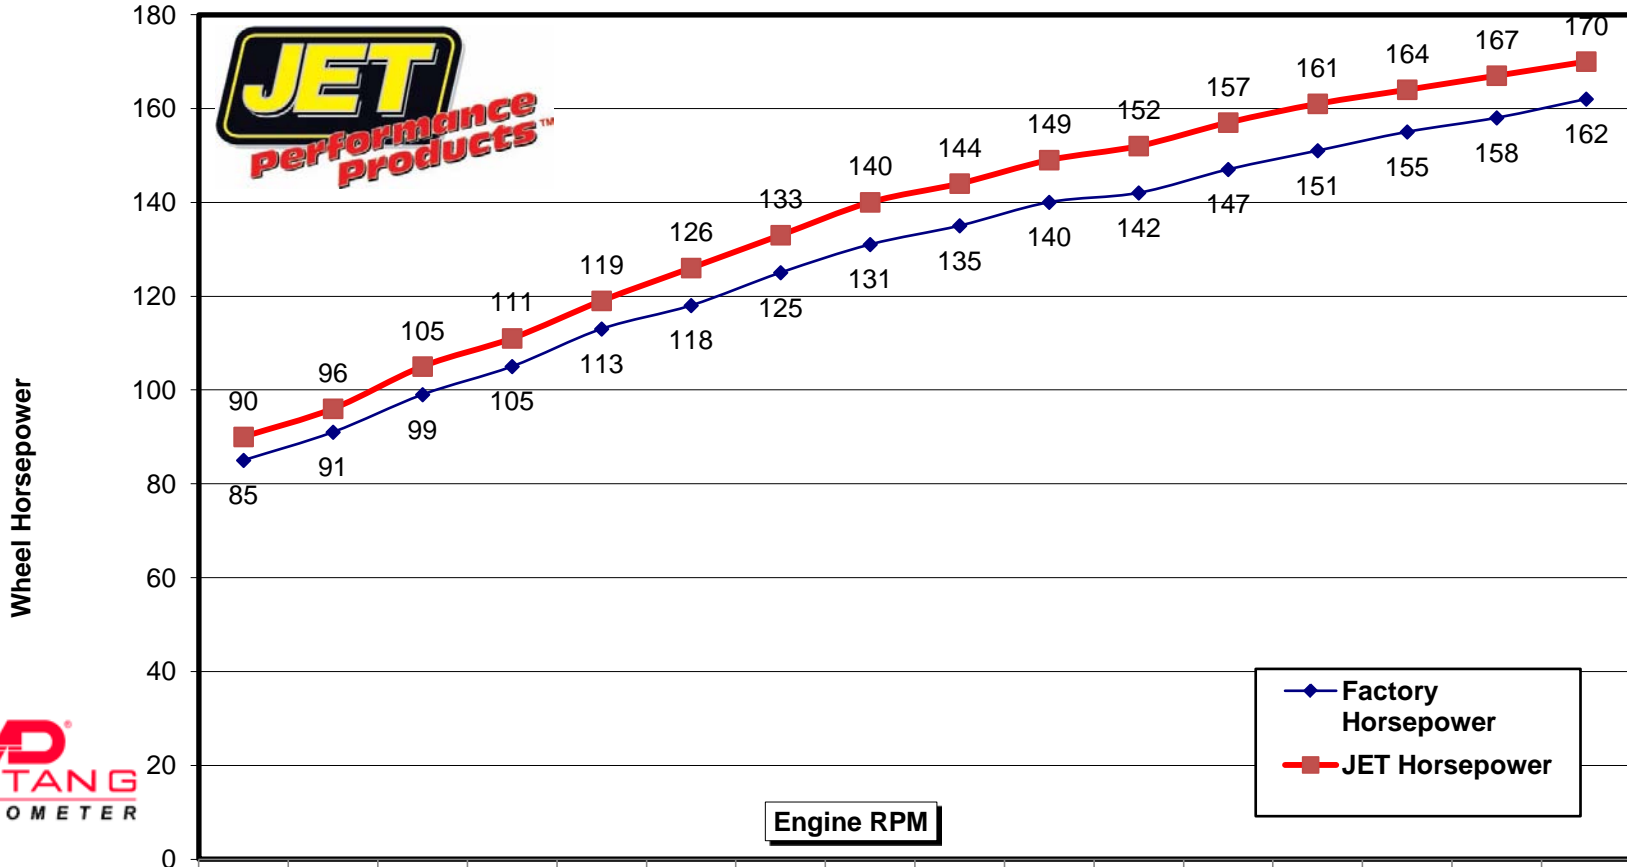

JET Dynamometer Test Results

Typical 1987-1995 4.3L/262 Chevy/GMC Truck/SUV

◆ Factory Horsepower	85	91	99	105	113	118	125	131	135	140	142	147	151	155	158	162
■ JET Horsepower	90	96	105	111	119	126	133	140	144	149	152	157	161	164	167	170

JET
Performance Products™
17491 Apex Circle
Huntington Beach, Ca. 92647
www.jetchip.com

Test Vehicle:
Make: Chevy Model: 1500 Engine: 4.3L

JET Performance Part #
Performance Chip