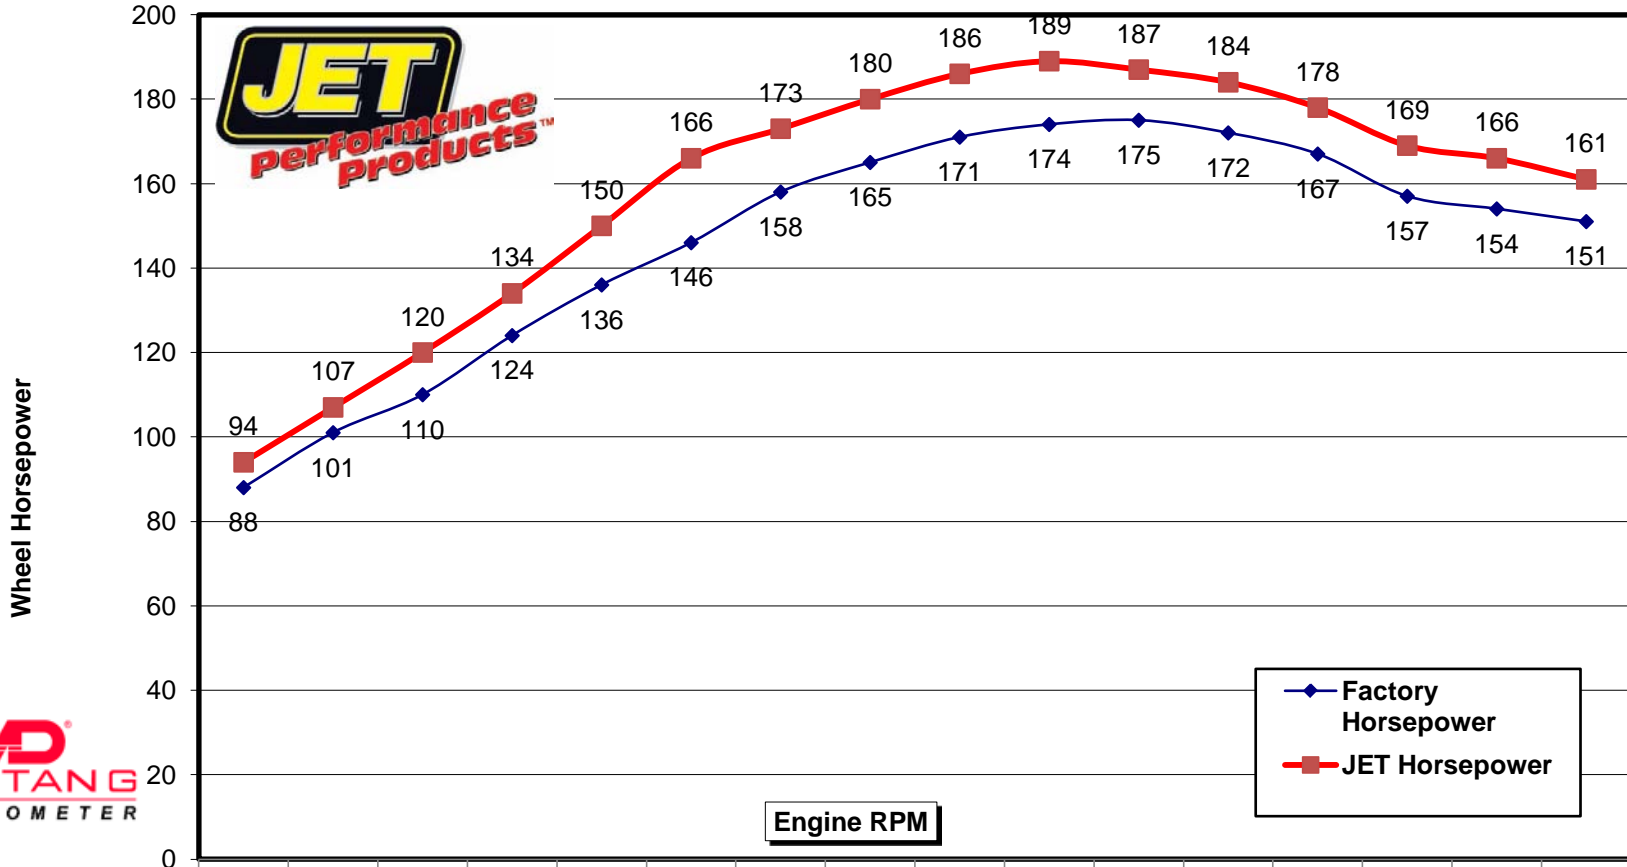

JET Dynamometer Test Results

Typical 1997-2000 4.6L Ford F Series/SUV

◆ Factory Horsepower	88	101	110	124	136	146	158	165	171	174	175	172	167	157	154	151
■ JET Horsepower	94	107	120	134	150	166	173	180	186	189	187	184	178	169	166	161

JET
Performance Products™
17491 Apex Circle
Huntington Beach, Ca. 92647
www.jetchip.com

Test Vehicle:
Make: Ford Model: F150 Engine: 4.6L

JET Performance Part #
15003