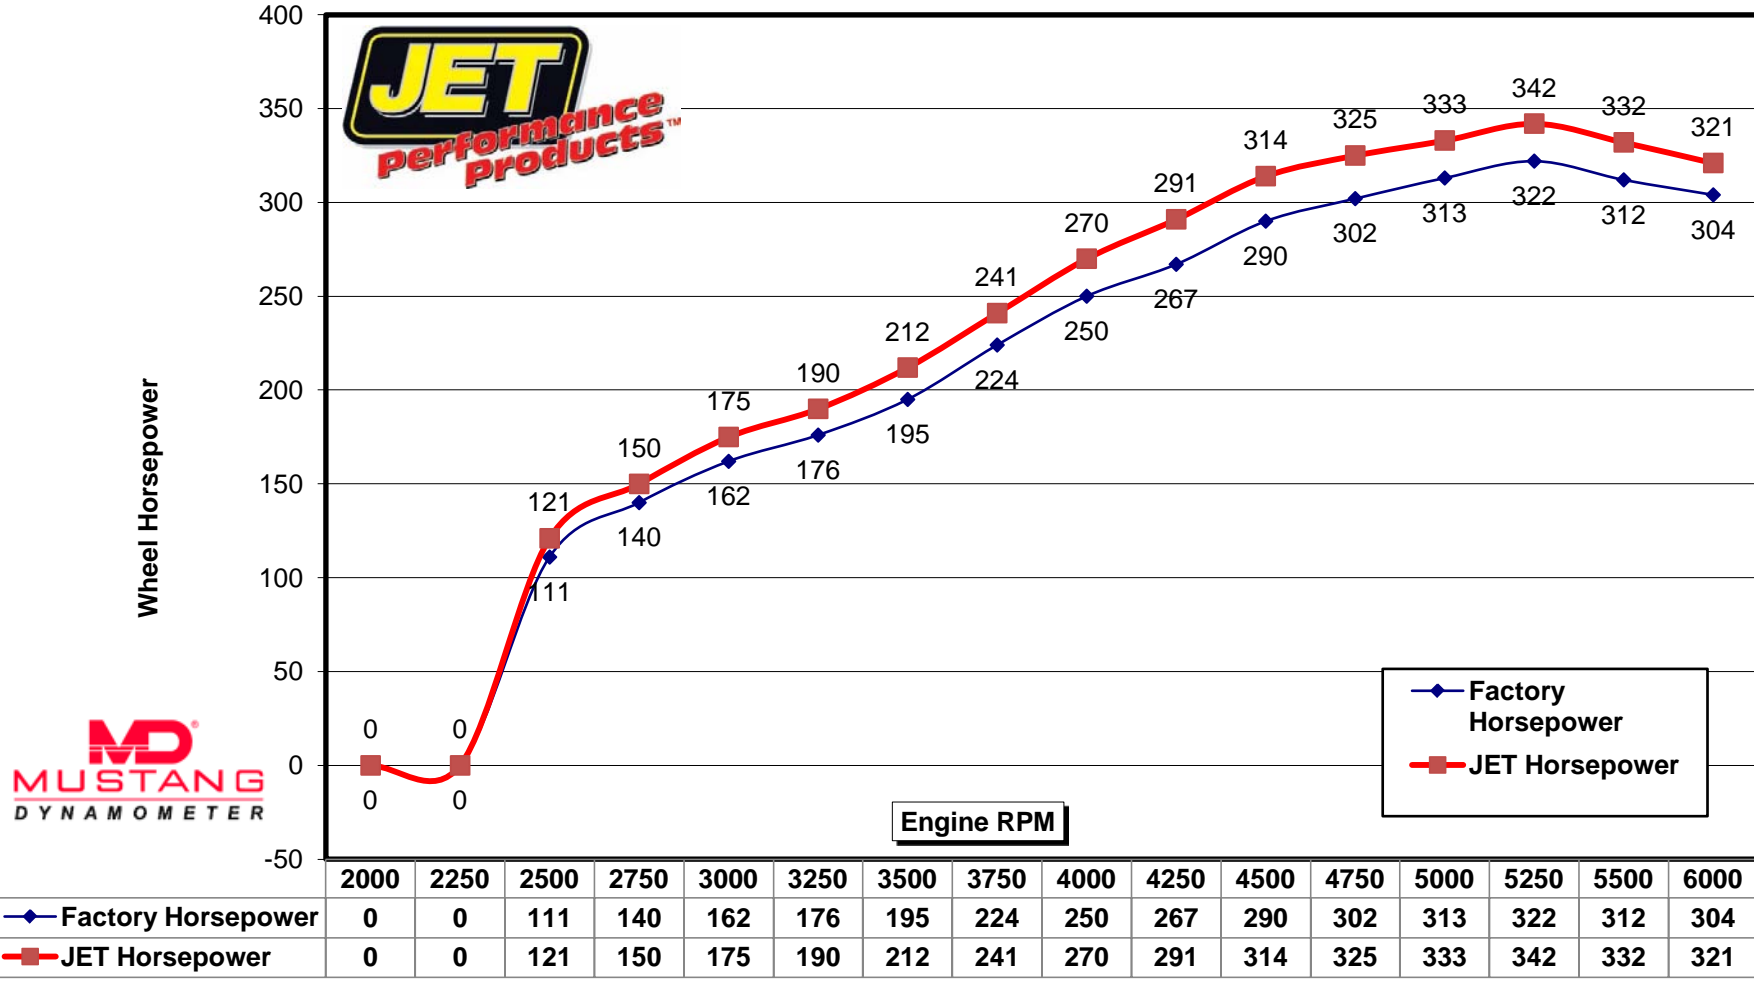

JET Dynamometer Test Results

Typical 2004-2012 5.7L Hemi Chrysler/Dodge

JET Performance Products™
 17491 Apex Circle
 Huntington Beach, Ca. 92647
www.jetchip.com

Test Vehicle:
 Make: Chrysler Model: 300 Engine: 5.7L

JET Performance Part #
Performance Module