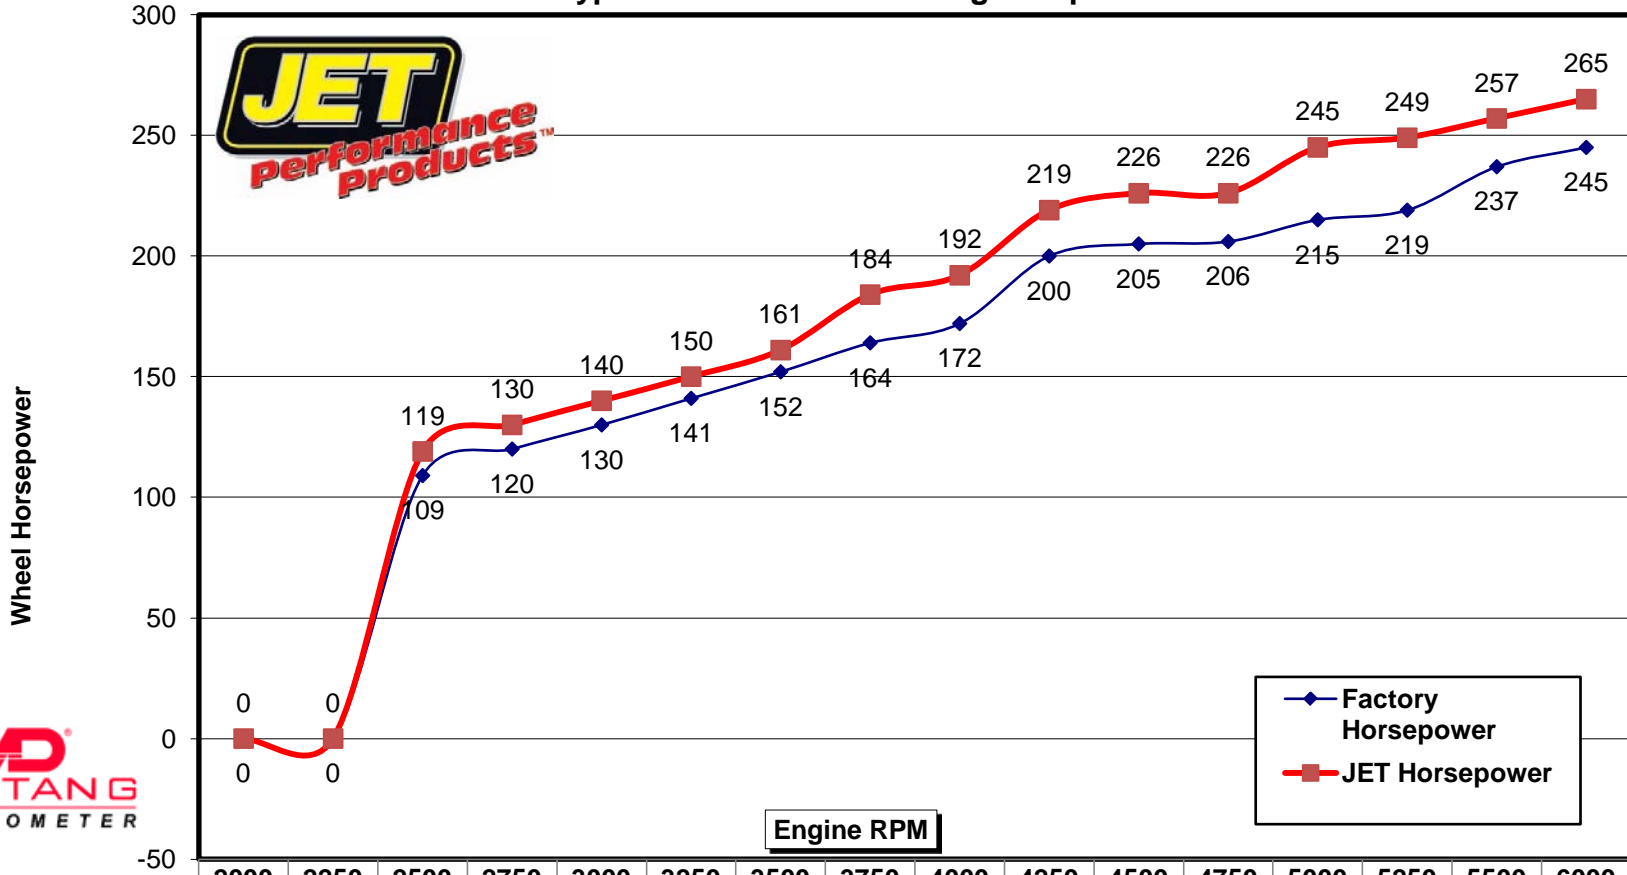

JET Dynamometer Test Results

Typical 2004-2011 4.7L Dodge/Jeep Truck

	2000	2250	2500	2750	3000	3250	3500	3750	4000	4250	4500	4750	5000	5250	5500	6000
◆ Factory Horsepower	0	0	109	120	130	141	152	164	172	200	205	206	215	219	237	245
■ JET Horsepower	0	0	119	130	140	150	161	184	192	219	226	226	245	249	257	265

JET Performance Products
 17491 Apex Circle
 Huntington Beach, Ca. 92647
www.jetchip.com

Test Vehicle:
 Make: Dodge Model: 1500 Engine: 4.7L

JET Performance Part #
Performance Module