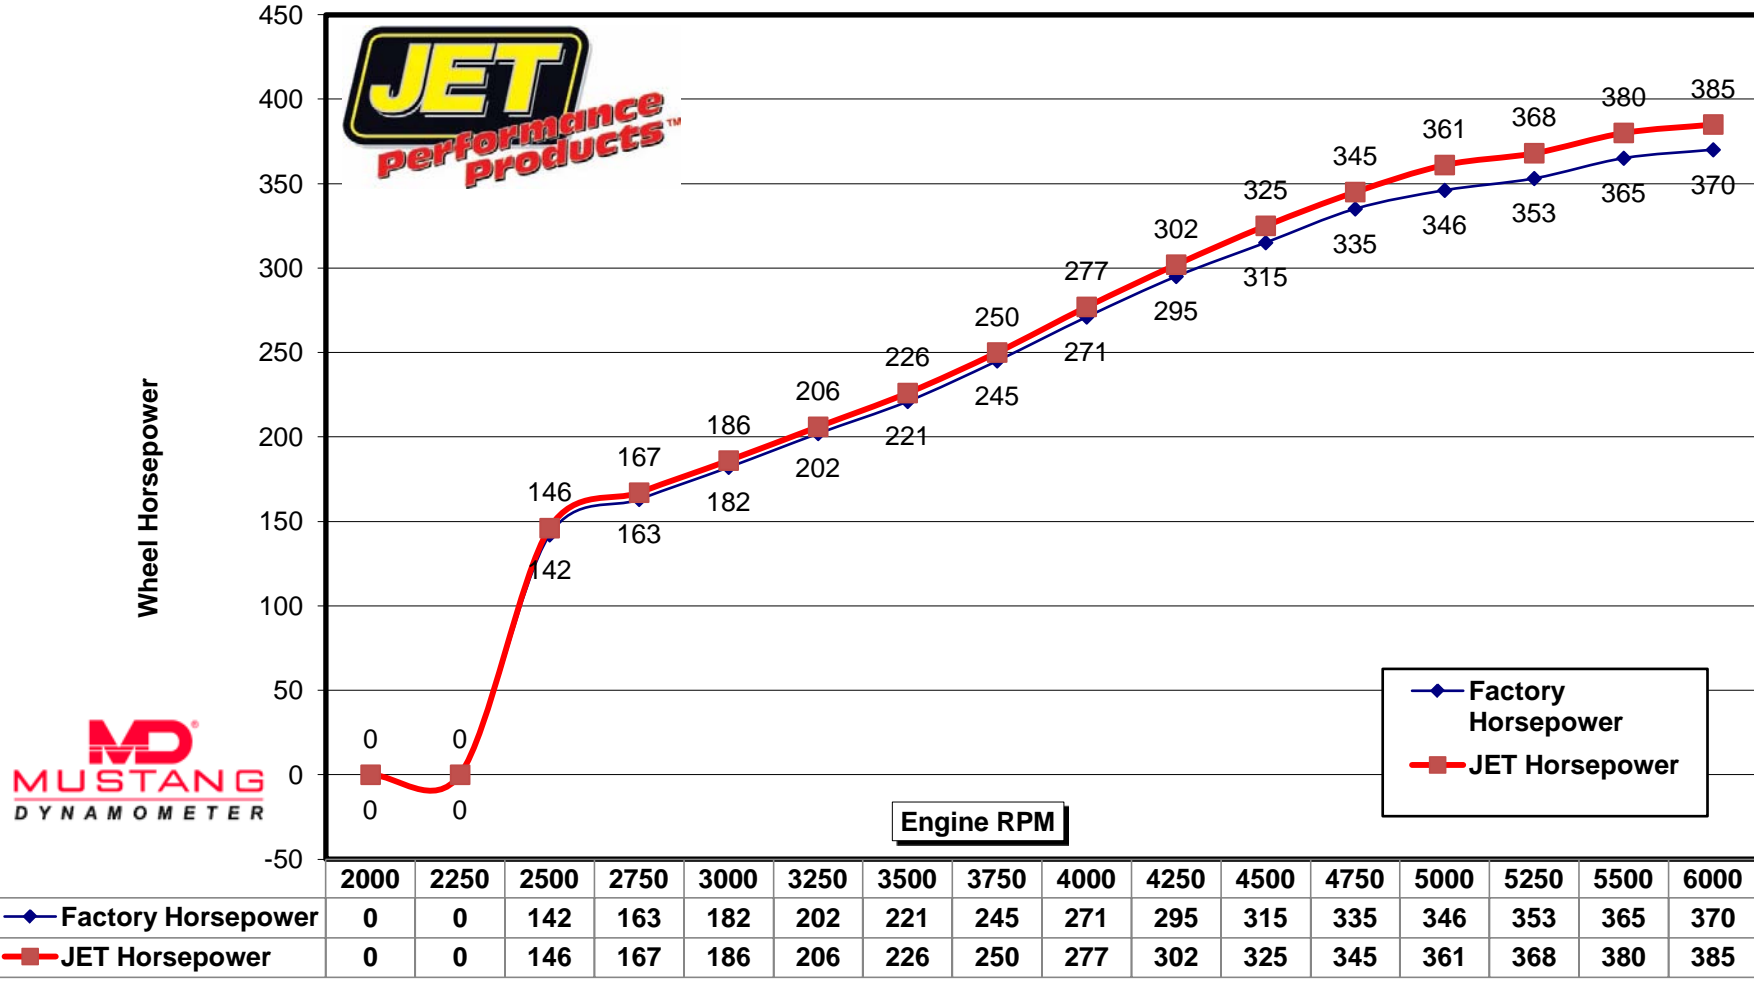

JET Dynamometer Test Results

Typical 2005-2010 6.1L Hemi Chrysler/Dodge

JET Performance Products™
 17491 Apex Circle
 Huntington Beach, Ca. 92647
www.jetchip.com

Test Vehicle:
 Make: Chrysler Challenger Engine: 6.1L

JET Performance Part #
Performance Module