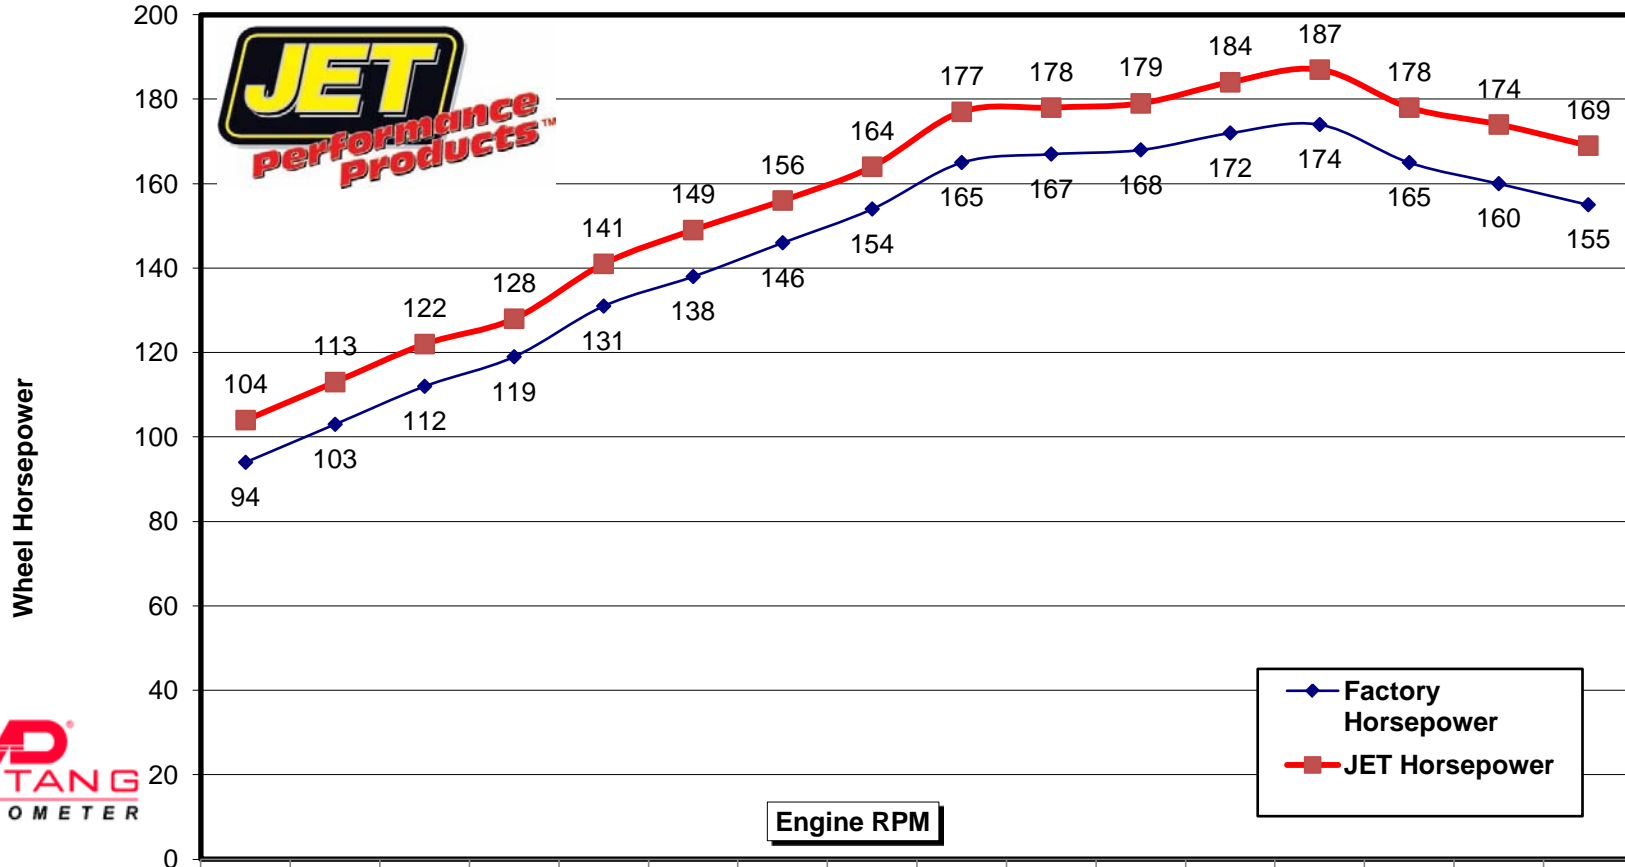

JET Dynamometer Test Results

Typical 2006-2011 4.0L Ford Truck

◆ Factory Horsepower	94	103	112	119	131	138	146	154	165	167	168	172	174	165	160	155
■ JET Horsepower	104	113	122	128	141	149	156	164	177	178	179	184	187	178	174	169

JET
Performance Products™
17491 Apex Circle
Huntington Beach, Ca. 92647
www.jetchip.com

Test Vehicle:
Make: Ford Model: Ranger Engine: 4.0L

JET Performance Part #
Performance Module