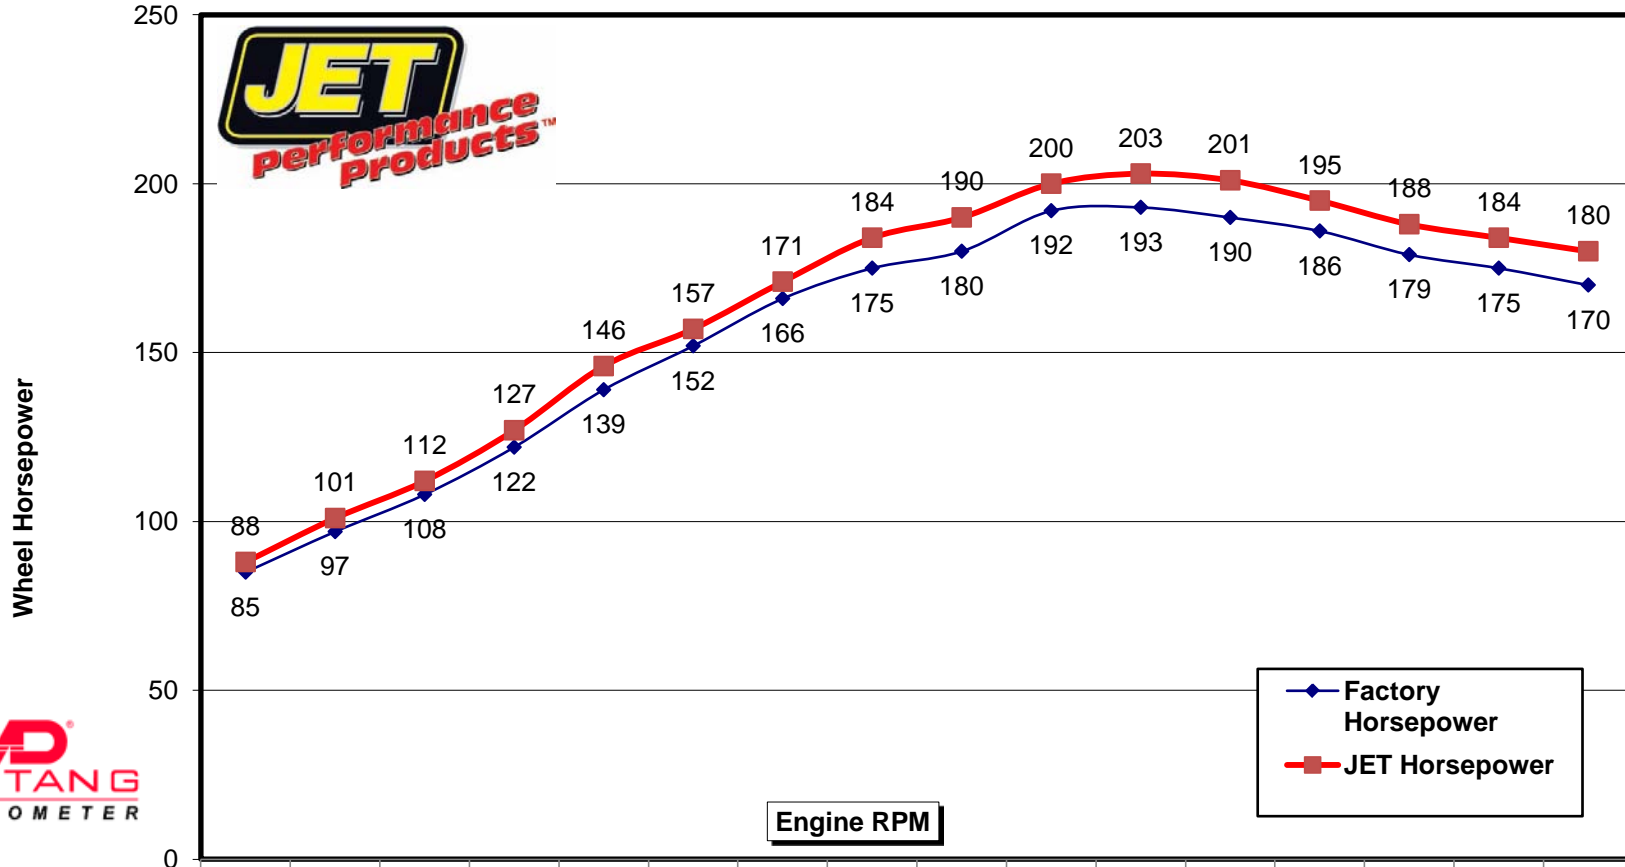

# JET Dynamometer Test Results

Typical 1996-1998 4.6L Ford Mustang

◆ Factory Horsepower	85	97	108	122	139	152	166	175	180	192	193	190	186	179	175	170
■ JET Horsepower	88	101	112	127	146	157	171	184	190	200	203	201	195	188	184	180

17491 Apex Circle  
Huntington Beach, Ca. 92647  
[www.jetchip.com](http://www.jetchip.com)

Test Vehicle:  
Make: Ford Model: Mustang Engine: 4.6L

JET Performance Part #  
Performance Module