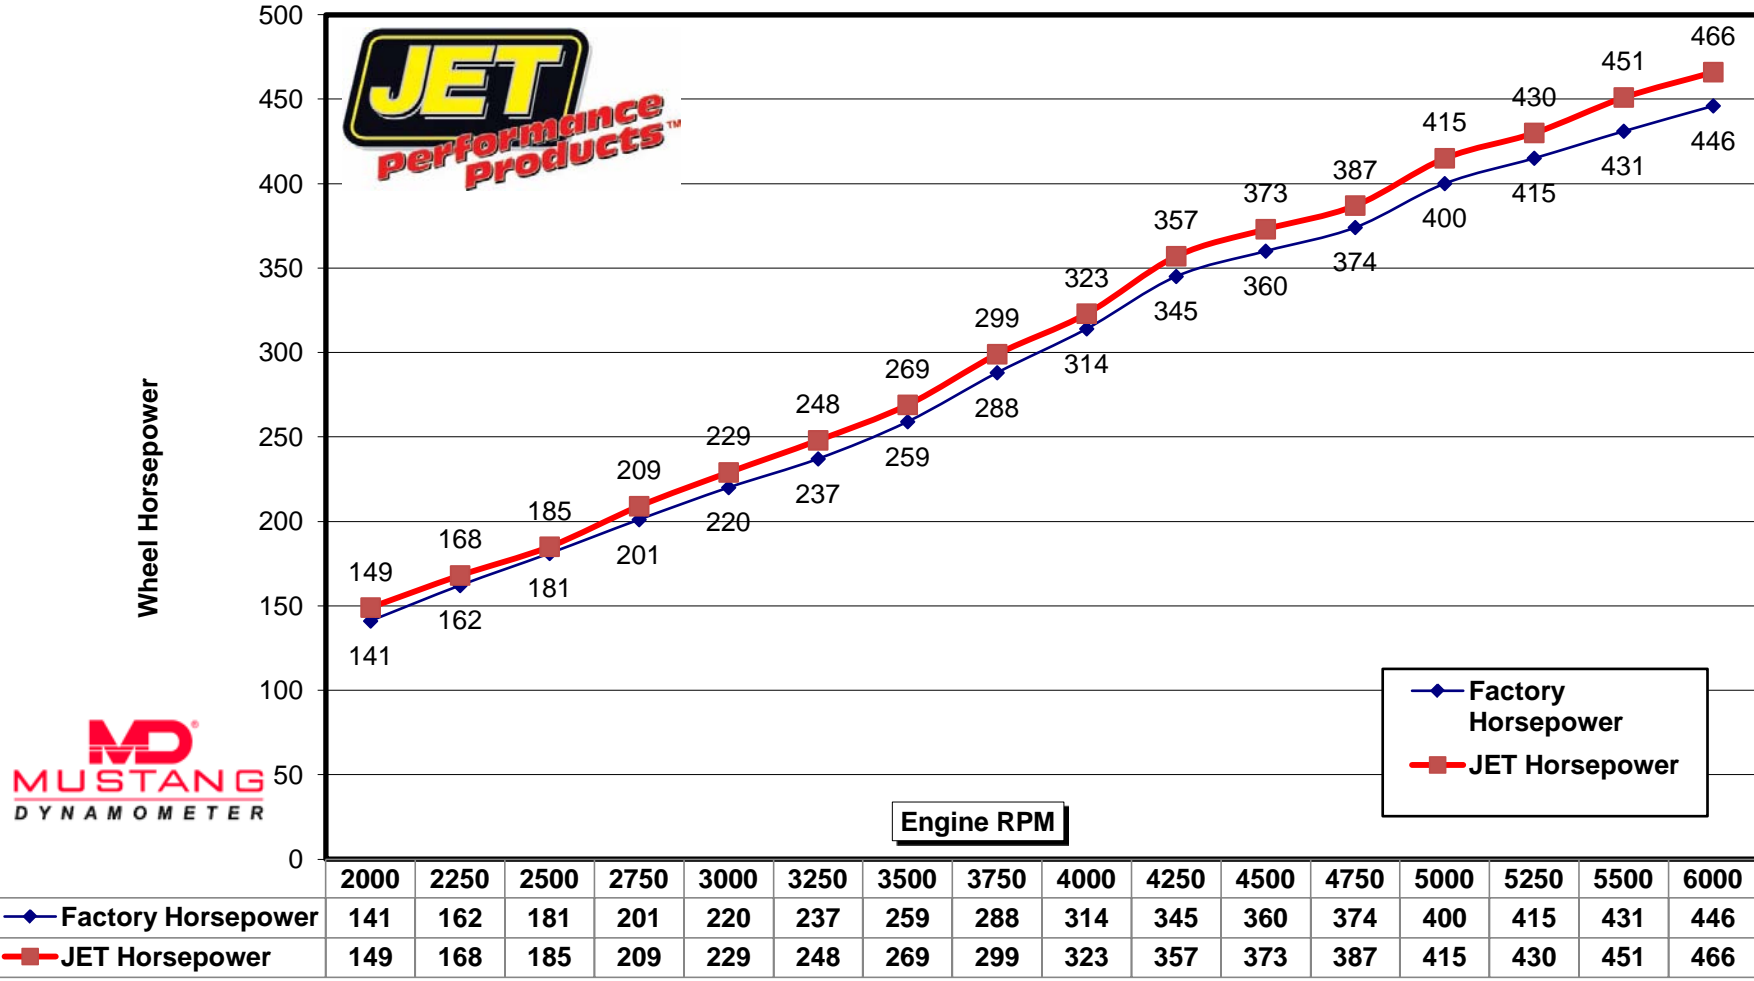

JET Dynamometer Test Results

Typical 2006-2009 7.0L Chevy Corvette Z06

JET Performance Products™
 17491 Apex Circle
 Huntington Beach, Ca. 92647
www.jetchip.com

Test Vehicle:
 Make: Chevy Model: Vette Engine: 7.0L

JET Performance Part #
Performance Module