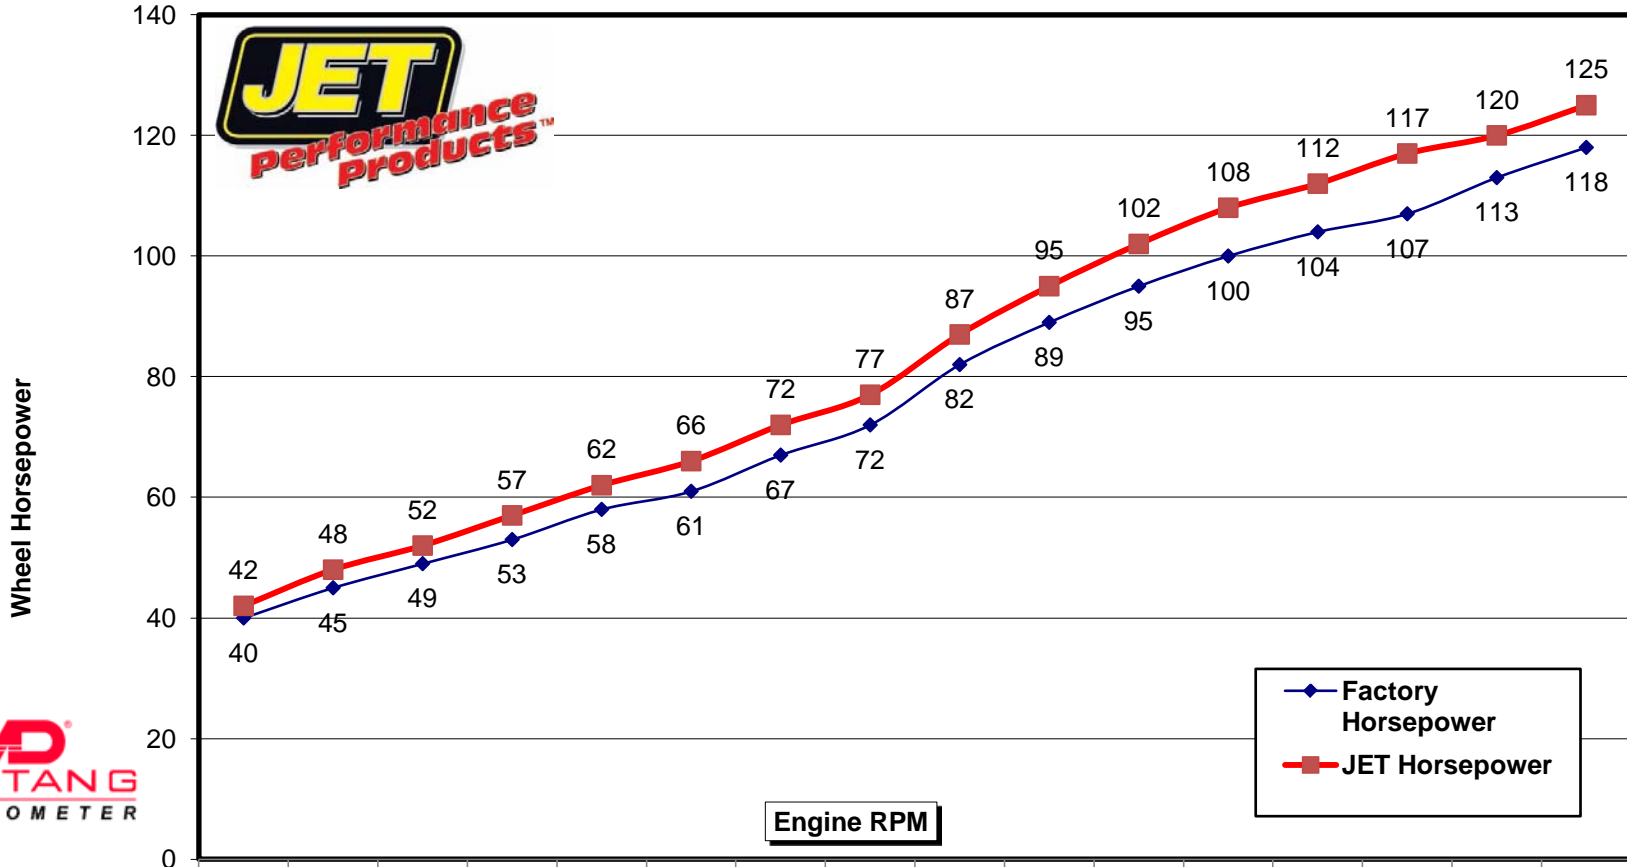

# JET Dynamometer Test Results

Typical 2006-2011 1.8L Honda Civic

◆ Factory Horsepower	40	45	49	53	58	61	67	72	82	89	95	100	104	107	113	118
■ JET Horsepower	42	48	52	57	62	66	72	77	87	95	102	108	112	117	120	125

17491 Apex Circle  
Huntington Beach, Ca. 92647  
[www.jetchip.com](http://www.jetchip.com)

Test Vehicle:  
Make: Honda Model: Civic Engine: 1.8L

JET Performance Part #  
**67021**